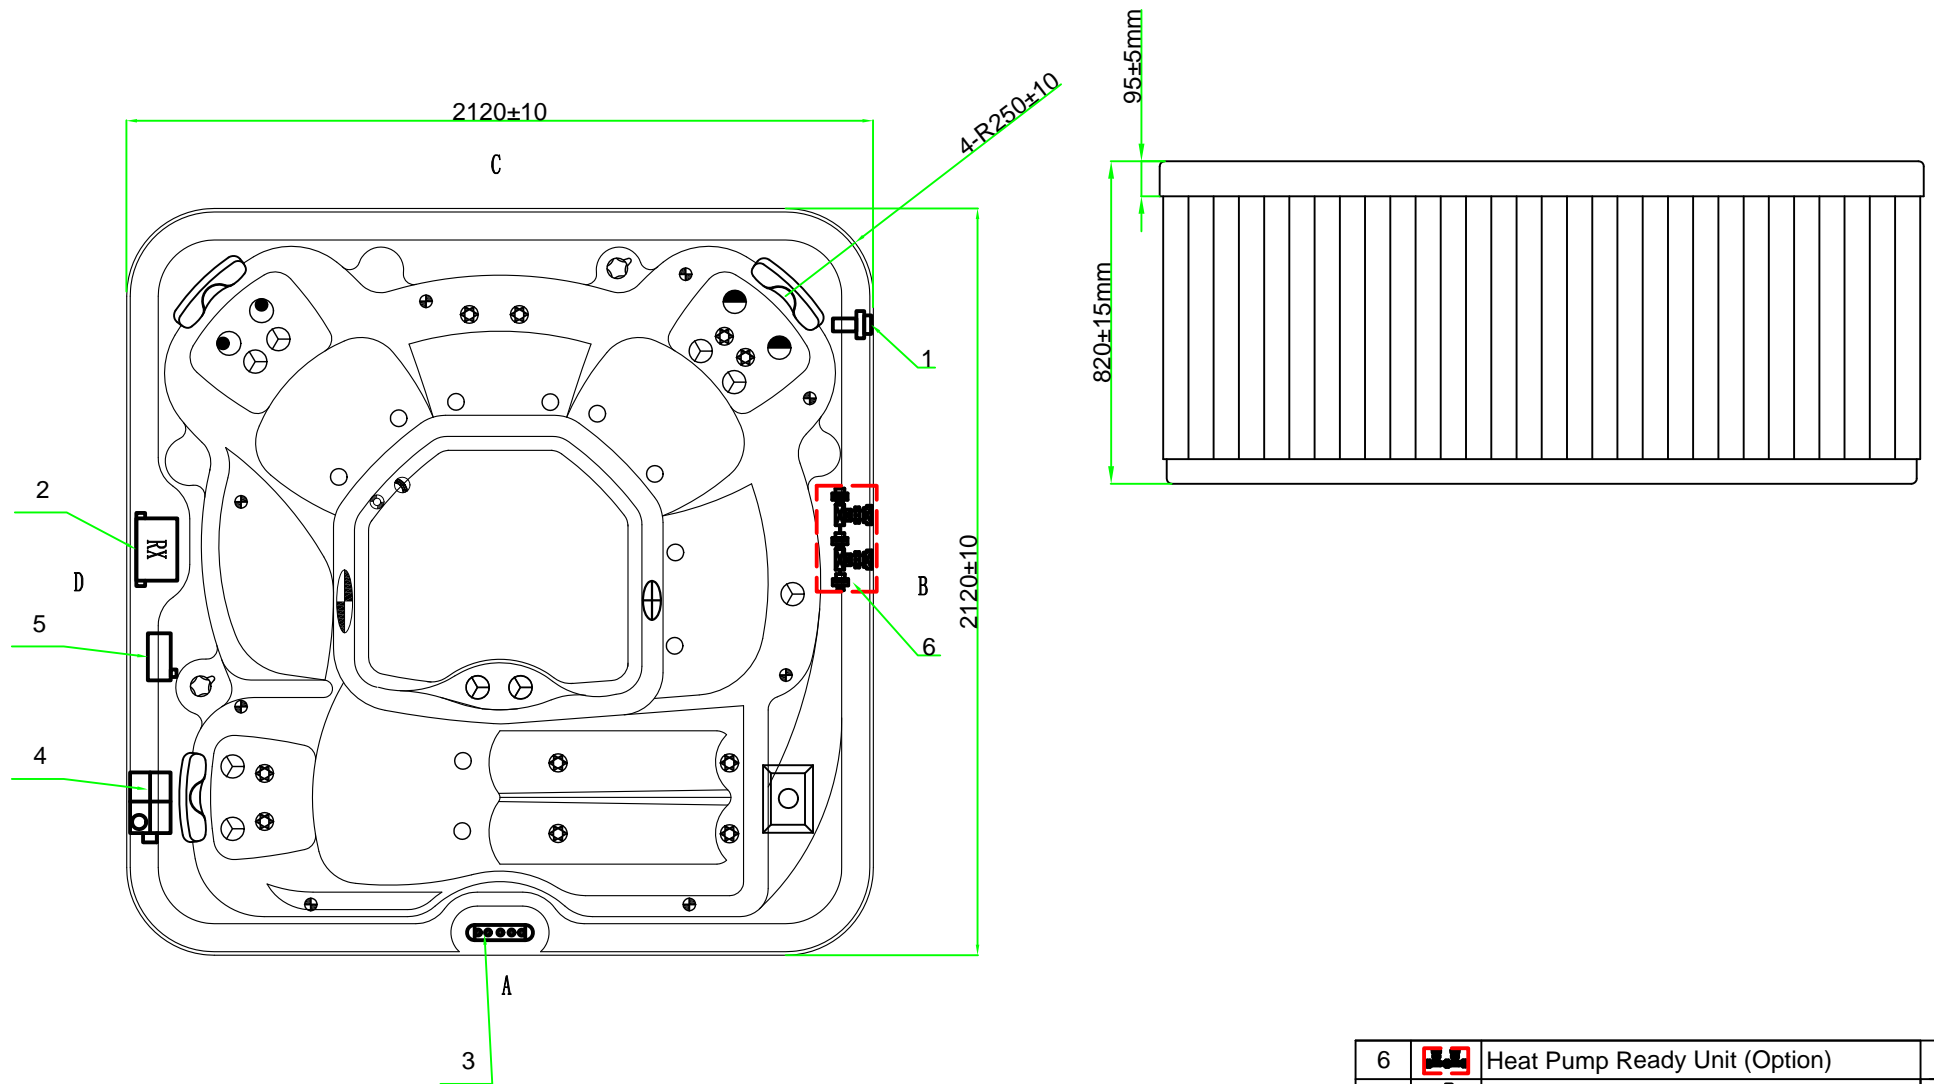

# Fitting

Notes: Due to manufacturing tolerances, there could be some minor differences between the actual spa and the drawing above. If site planning is critical to such tolerances, be sure to measure your actual spa. All specifications are subject to change without notice. Some components may be optional on your spa

12		Ozone Nozzle(Standard Grey)	1	pcs
11		3 inch Jet Internal-Single Pulse	2	pcs
10		4 inch Jet Internal-Single Pulse	2	pcs
9		Plastic Low Drain - 3/4 inch Slip	1	pcs
8		5 inch Light Housing Without Holder	1	pcs
7		1 inch Air Check Valve Assembly	2	pcs
6		EVA Headrest-Butterfly	3	pcs
5		MINI-LED Light Cover	8	pcs
4		3 inch Jet Internal-Directional	9	pcs
3		2 inch Jet Internal-Directional	10	pcs
2		Single Cylinder Skimmer	1	pcs
1		2 inch Suction (Full Set) - Plastic Face	1	pcs
NO.	Icon	Description	Qty	Unit
Edition:19/2/2021			RA560.01.0017	

Notes: Due to manufacturing tolerances, there could be some minor differences between the actual spa and the drawing above. If site planning is critical to such tolerances, be sure to measure your actual spa. All specifications are subject to change without notice. Some components may be optional on your spa