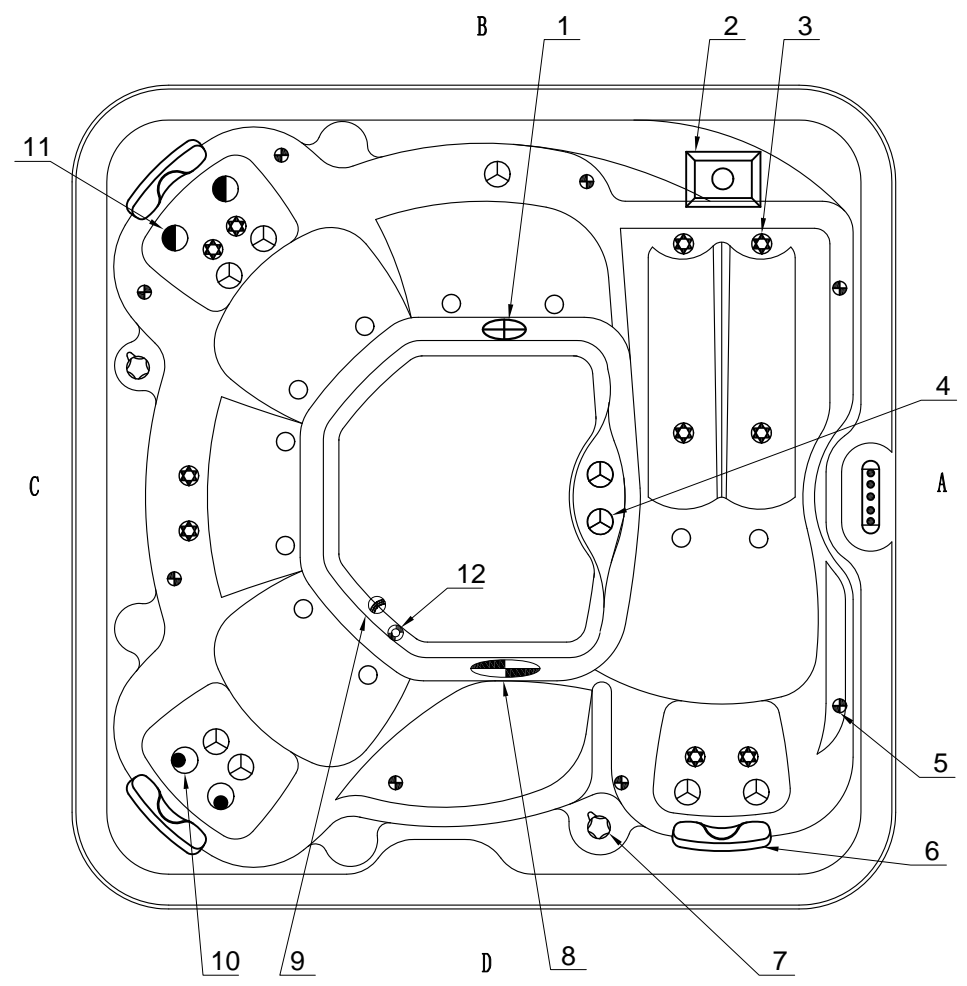

# Fitting

Notes: Due to manufacturing tolerances, there could be some minor differences between the actual spa and the drawing above. If site planning is critical to such tolerances, be sure to measure your actual spa. All specifications are subject to change without notice. Some components may be optional on your spa

12		Ozone Nozzle(Standard Grey)	1	pcs
11		3 inch Jet Internal-Single Pulse	2	pcs
10		4 inch Jet Internal-Single Pulse	2	pcs
9		Plastic Low Drain - 3/4 inch Slip	1	pcs
8		5 inch Light Housing Without Holder	1	pcs
7		1 inch Air Check Valve Assembly	2	pcs
6		EVA Headrest-Butterfly	3	pcs
5		MINI-LED Light Cover	8	pcs
4		3 inch Jet Internal-Directional	9	pcs
3		2 inch Jet Internal-Directional	10	pcs
2		Single Cylinder Skimmer	1	pcs
1		2 inch Suction (Full Set) - Plastic Face	1	pcs
NO.	Icon	Description	Qty	Unit
Edition:19/2/2021			RA560.01.0017	

Notes: Due to manufacturing tolerances, there could be some minor differences between the actual spa and the drawing above. If site planning is critical to such tolerances, be sure to measure your actual spa. All specifications are subject to change without notice. Some components may be optional on your spa